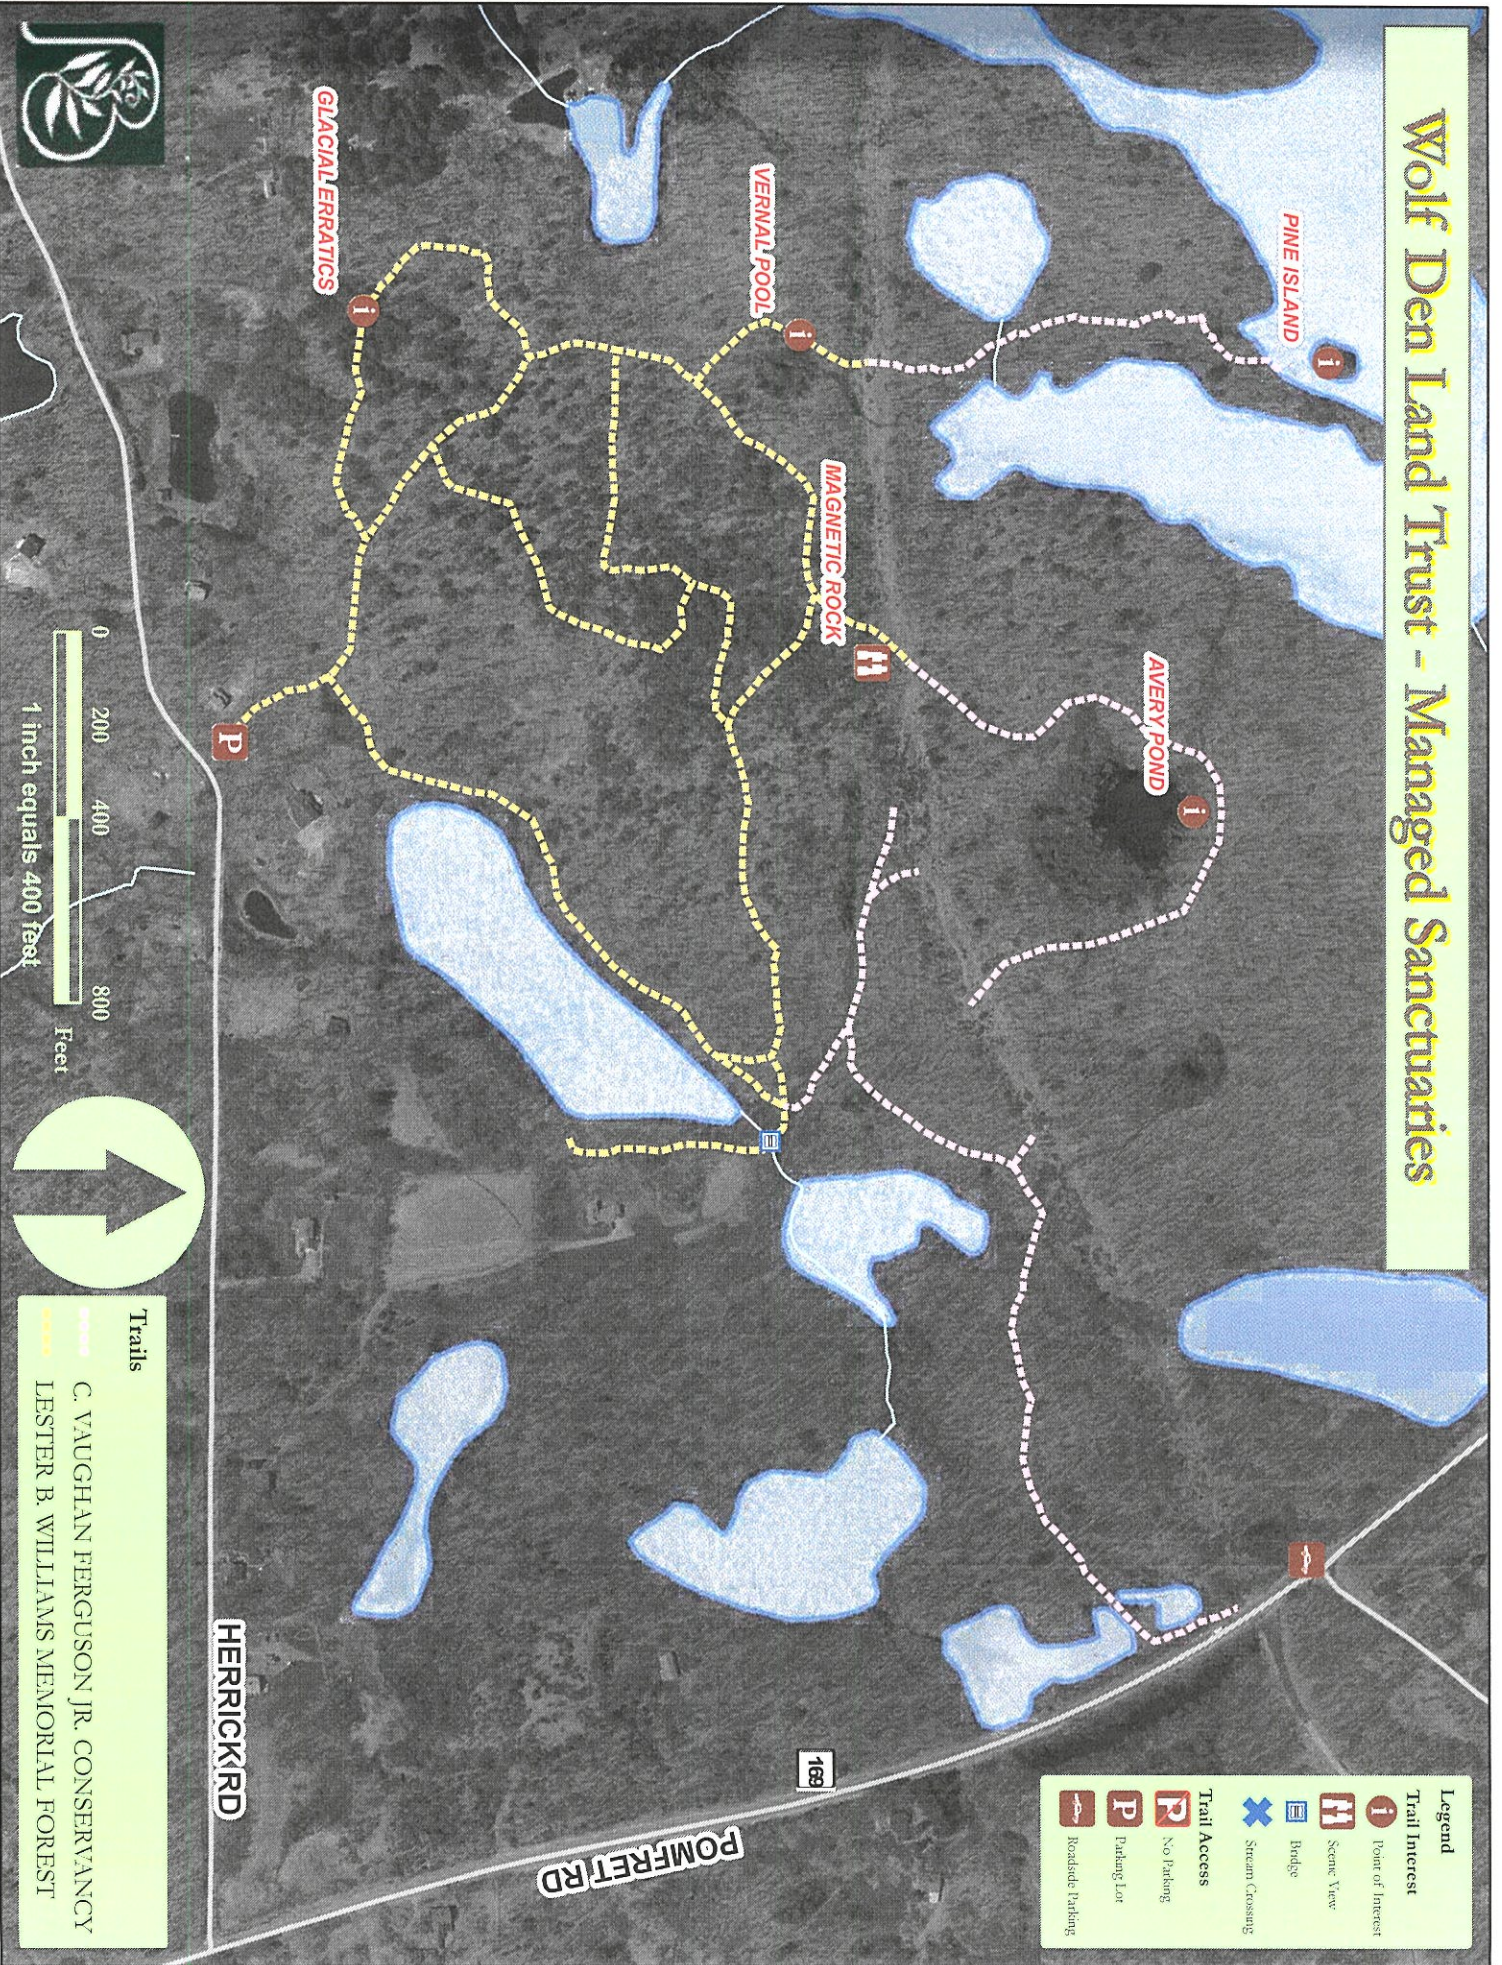

Trails
 QUINEBAUG RIVER TRAIL

Wolf Den Land Trust - Managed Sanctuaries

Legend

- Trail Interest**
 - i** Point of Interest
 - M** Scene View
 - B** Bridge
 - X** Stream Crossing
- Trail Access**
 - R** No Parking
 - P** Parking Lot
 - P** Roadside Parking