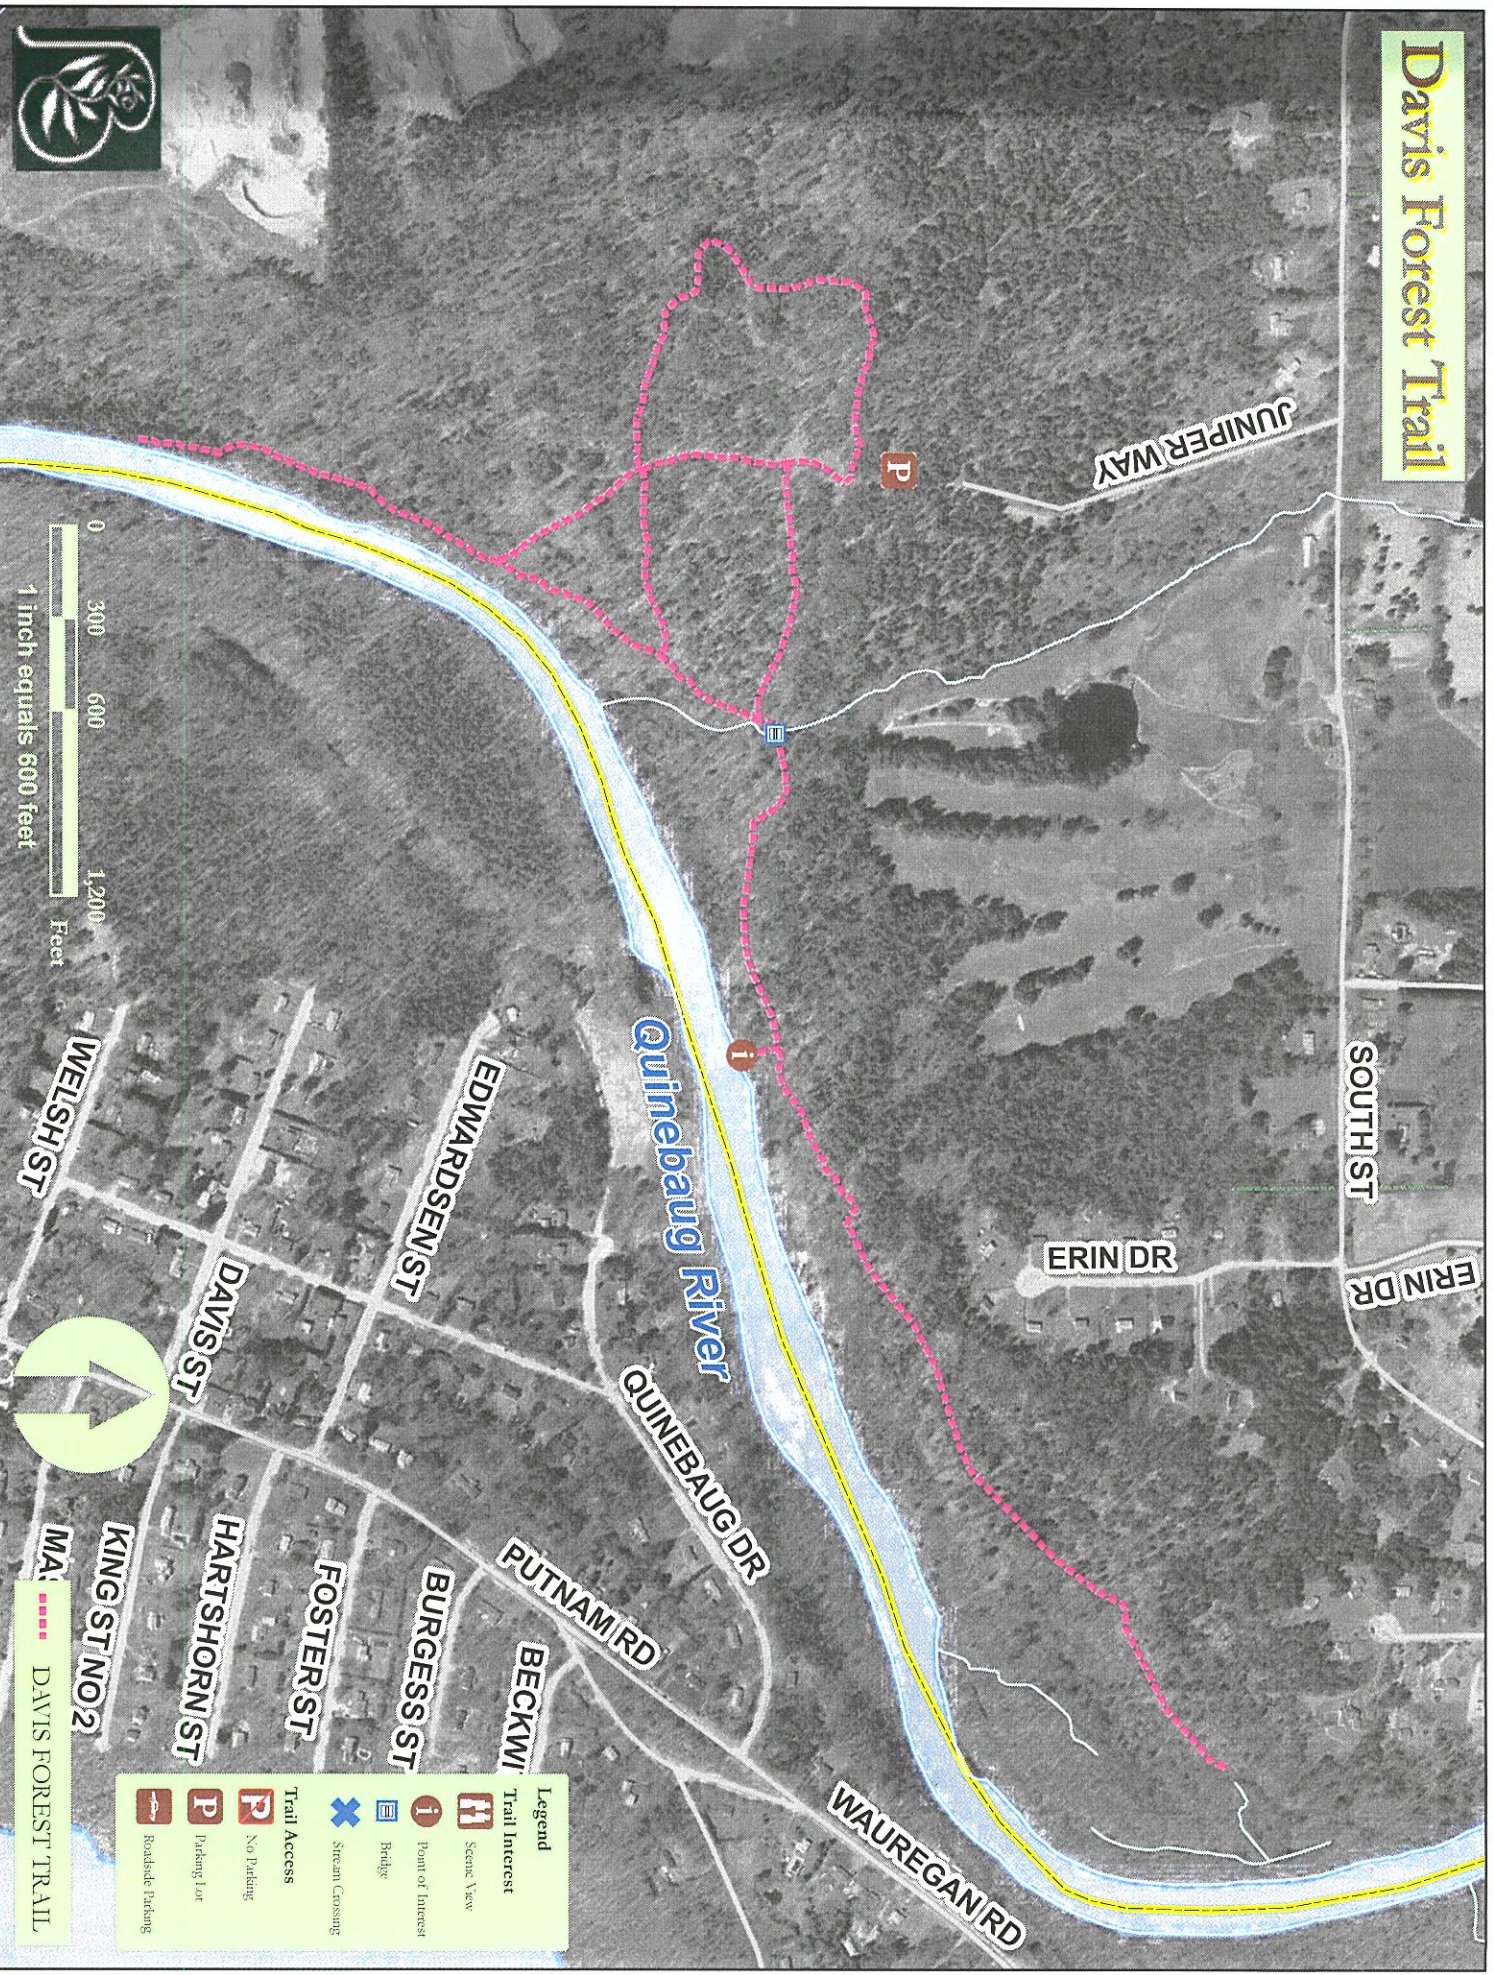

Davis Forest Trail

Legend	
	Trail Interest
	Scene View
	Point of Interest
	Bridge
	Stream Crossing
	Trail Access
	No Parking
	Parking Lot
	Roadside Parking

MA DAVIS FOREST TRAIL