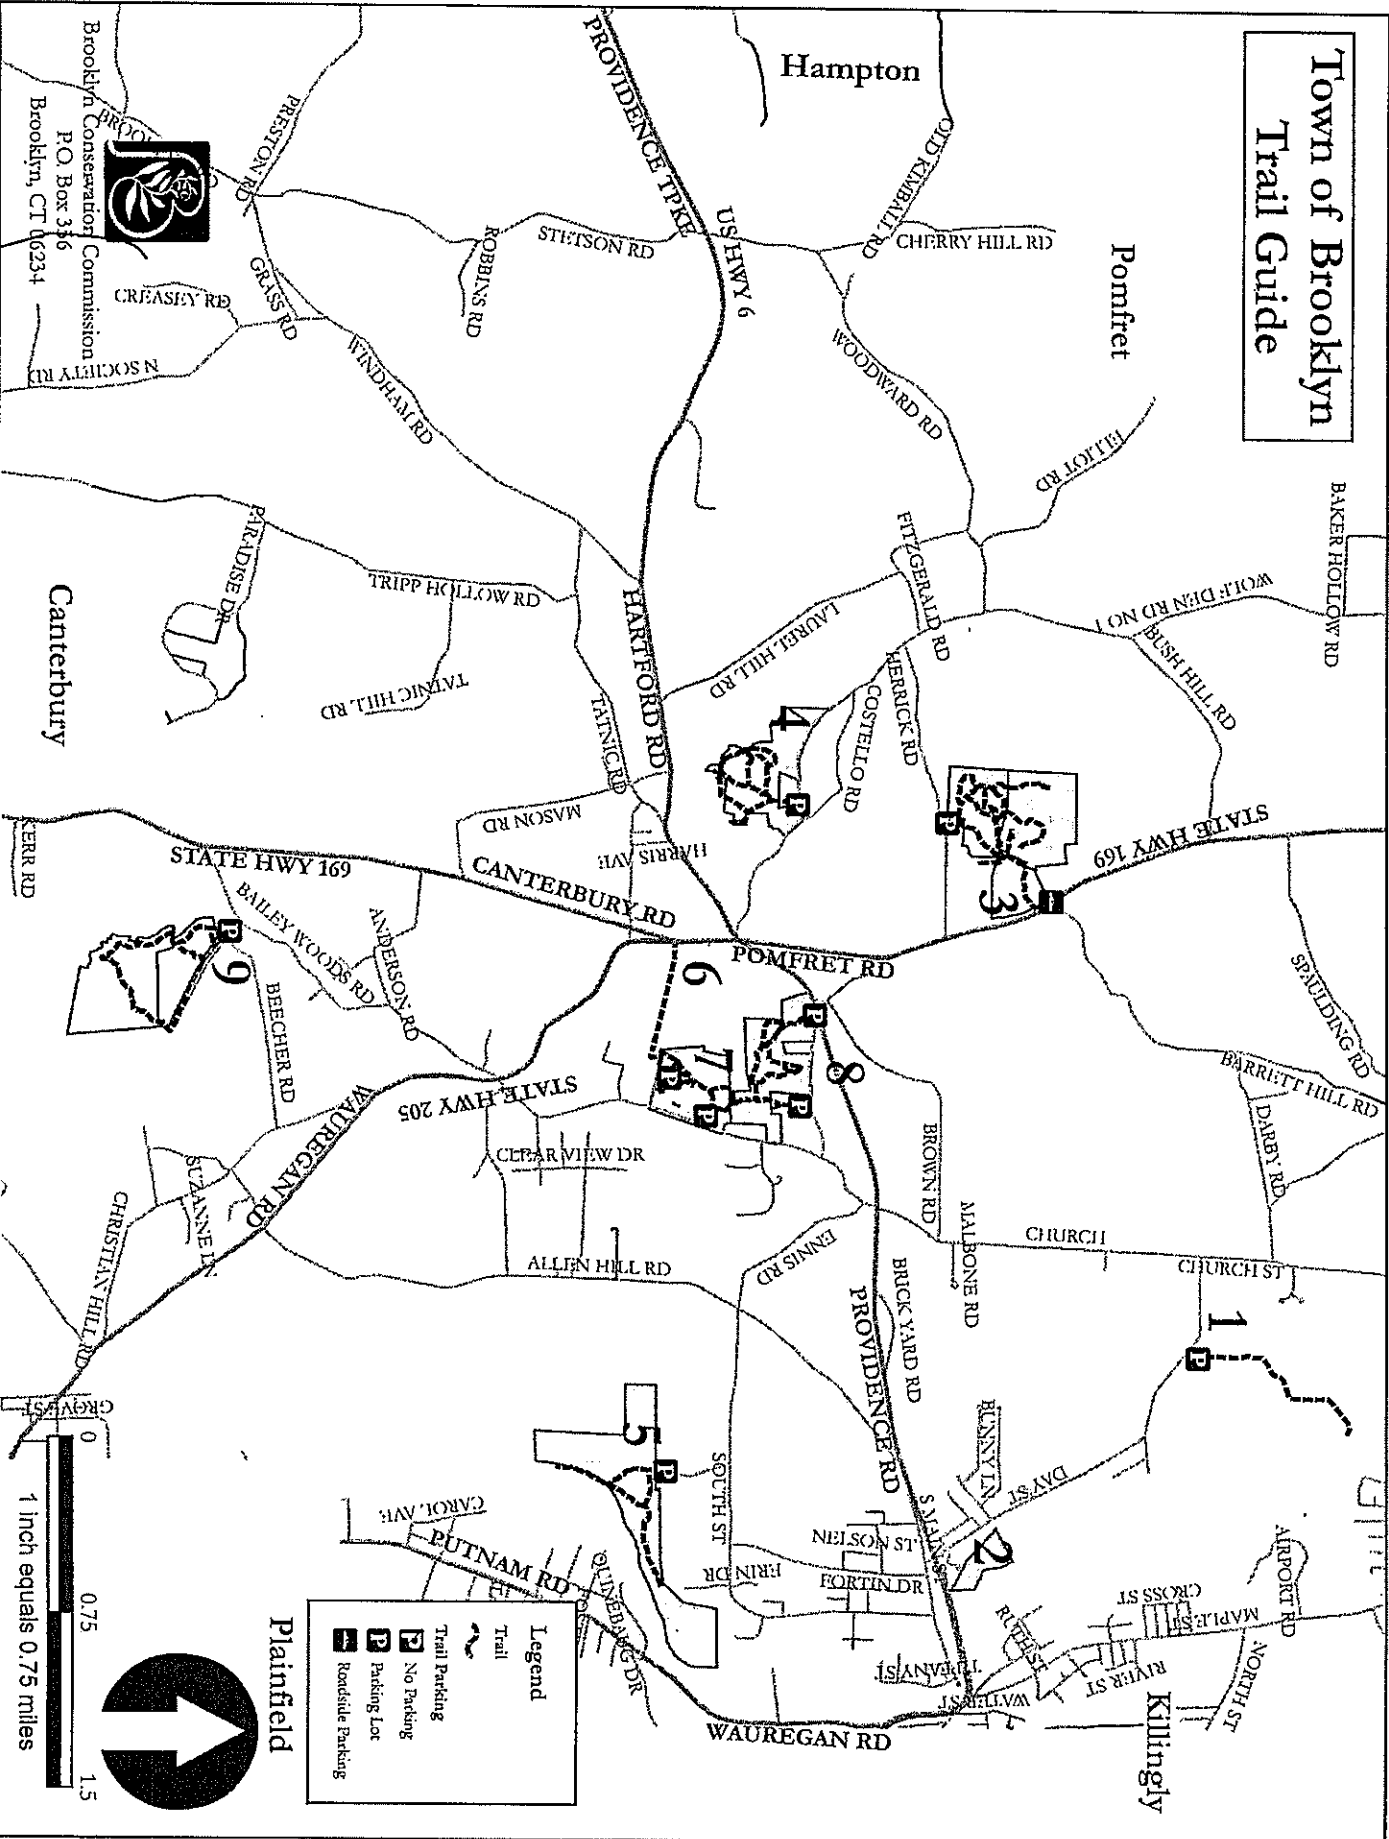

Town of Brooklyn Trail Guide

Brookline Conservation Commission
P.O. Box 346
Brooklyn, CT 06234

Legend	
	Trail
	Trail Parking
	No Parking
	Parking Lot
	Roadside Parking

Plainfield

Canterbury

Hampton

Pomfret

Killingly

STATE HWY 169

STATE HWY 205

STATE HWY 169

HARTFORD RD

CANTERBURY RD

POMFRET RD

PROVIDENCE RD

WAUREGAN RD

WAUREGAN RD

PARADISE DR

CREASY RD

PRESTON RD

ROBBINS RD

PROVIDENCE TPK

STITSON RD

U.S. HWY 6

OLD KAMRANT RD

CHERRY HILL RD

WOODWARD RD

HILLOTY RD

FITZGERALD RD

LAUREL HILL RD

HERICK RD

COSTELLO RD

BUSH HILL RD

BAKER HOLLOW RD

TRIPP HOLLOW RD

TAVNIC HILL RD

HARRIS AV

MASON RD

BAILEY WOODS RD

ANDERSON RD

WATERGANG RD

BECHER RD

SUANNEN LN

CHRISTIAN HILL RD

CLEAR VIEW DR

ALLEN HILL RD

ENNIS RD

BROWN RD

MALBONE RD

CHURCH

CHURCH ST

BARRITT HILL RD

DAREY RD

SPINDING RD

CAROL AV

PUTNAM RD

SOUTH ST

NELSON ST

FORTIN DR

FRINDR

HUNNY LN

DAVIS ST

CROSS ST

RIVER ST

NORTH ST

AIRPORT RD

MARLES ST

WALTERS ST

WALTERS ST

WALTERS ST