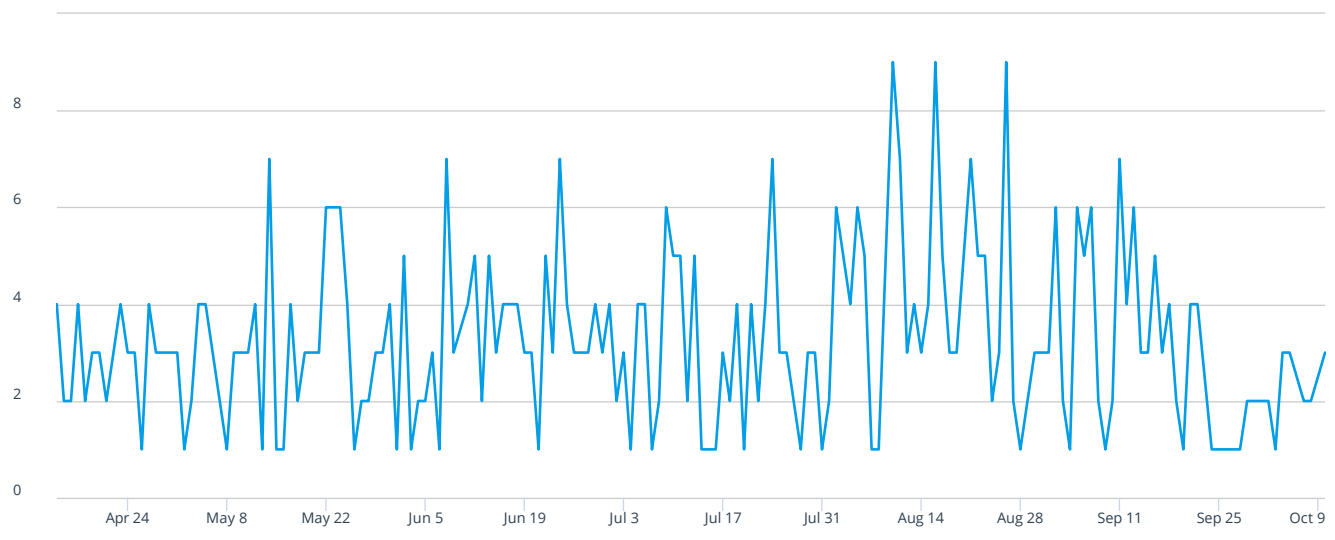

Last 180 Days ▾ Apr 14, 2023 - Oct 10, 2023 ▾

**9%**  
FIRE  
Percentage of Total Incidents

**91%**  
EMS  
Percentage of Total Incidents

**560**  
INCIDENTS  
In Selected Time Slice

**180**  
DAYS  
In Selected Time Slice

Counts | % Rows | % Columns | % All

	Apr '23	May '23	Jun '23	Jul '23	Aug '23	Sep '23	Oct '23	Nov '23	Dec '23	Jan '24	Feb '24	Mar '24	Apr '24	Total
Station 190	27	35	60	56	70	49	13							310
Station 390		1			2		1							4
UNK	19	53	38	34	60	38	4							246
<b>Total</b>	<b>46</b>	<b>89</b>	<b>98</b>	<b>90</b>	<b>132</b>	<b>87</b>	<b>18</b>							<b>560</b>