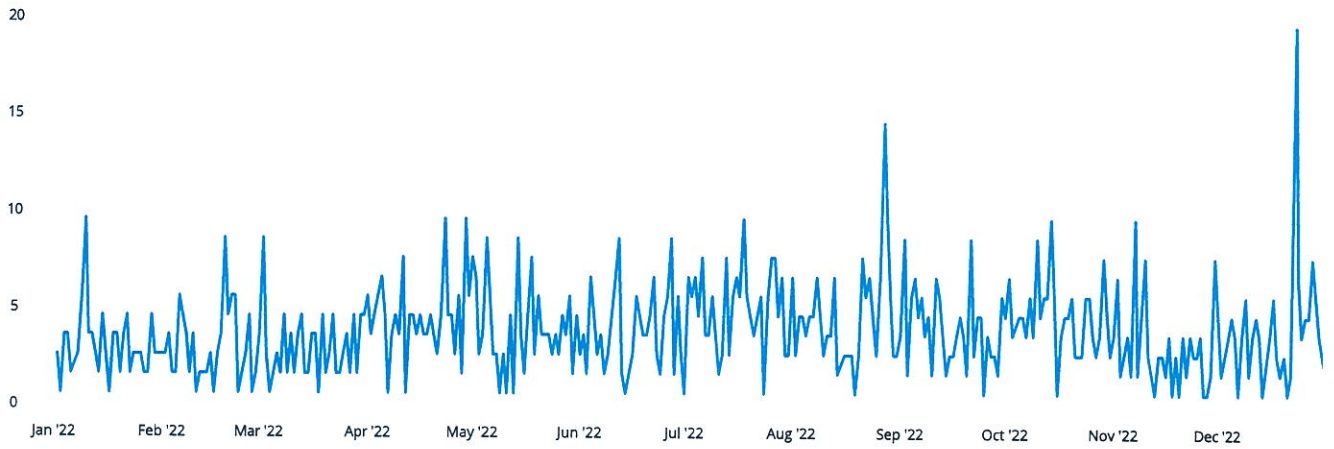

Previous Year ▾

Jan 1, 2022 - Dec 31, 2022 ▾

13%

FIRE
Percentage of Total Incidents

86%

EMS
Percentage of Total Incidents

1,532

INCIDENTS
In Selected Time Slice

365

DAYS
In Selected Time Slice

Counts	% Rows	% Columns	% All										
Jan '22	Feb '22	Mar '22	Apr '22	May '22	Jun '22	Jul '22	Aug '22	Sep '22	Oct '22	Nov '22	Dec '22	Jan '23	Total

(10) Fire, other			1		1								2
(11) Structure Fire	5	4	1		2	1	1		1	3	3	4	25
(13) Mobile property (vehicle) fire						2	1						3
(14) Natural vegetation fire			3										3
(16) Special outside fire							1						1
(30) Rescue, emergency medical call (EMS), other	11	8	10	16	7	15	9	14	16	31	13	26	176
(31) Medical assist	1	1				1		4		3		1	11
(32) Emergency medical service (EMS) incident	72	67	81	114	115	98	126	105	89	94	76	81	1,118
(35) Extrication, rescue							1						1
(38) Rescue or EMS standby					2			5		2			9
(40) Flammable gas or liquid condition, other										1			1
(41) Combustible/f... spills & leaks			2	1	1		2		1	2	1	1	11
(42) Chemical release, reaction, or toxic condition	1	1	1										3
(44) Electrical wiring/equipm.. problem		1	3	1	1	2	4	3			2	7	24
(50) Service call other		1				1		2	3			1	8