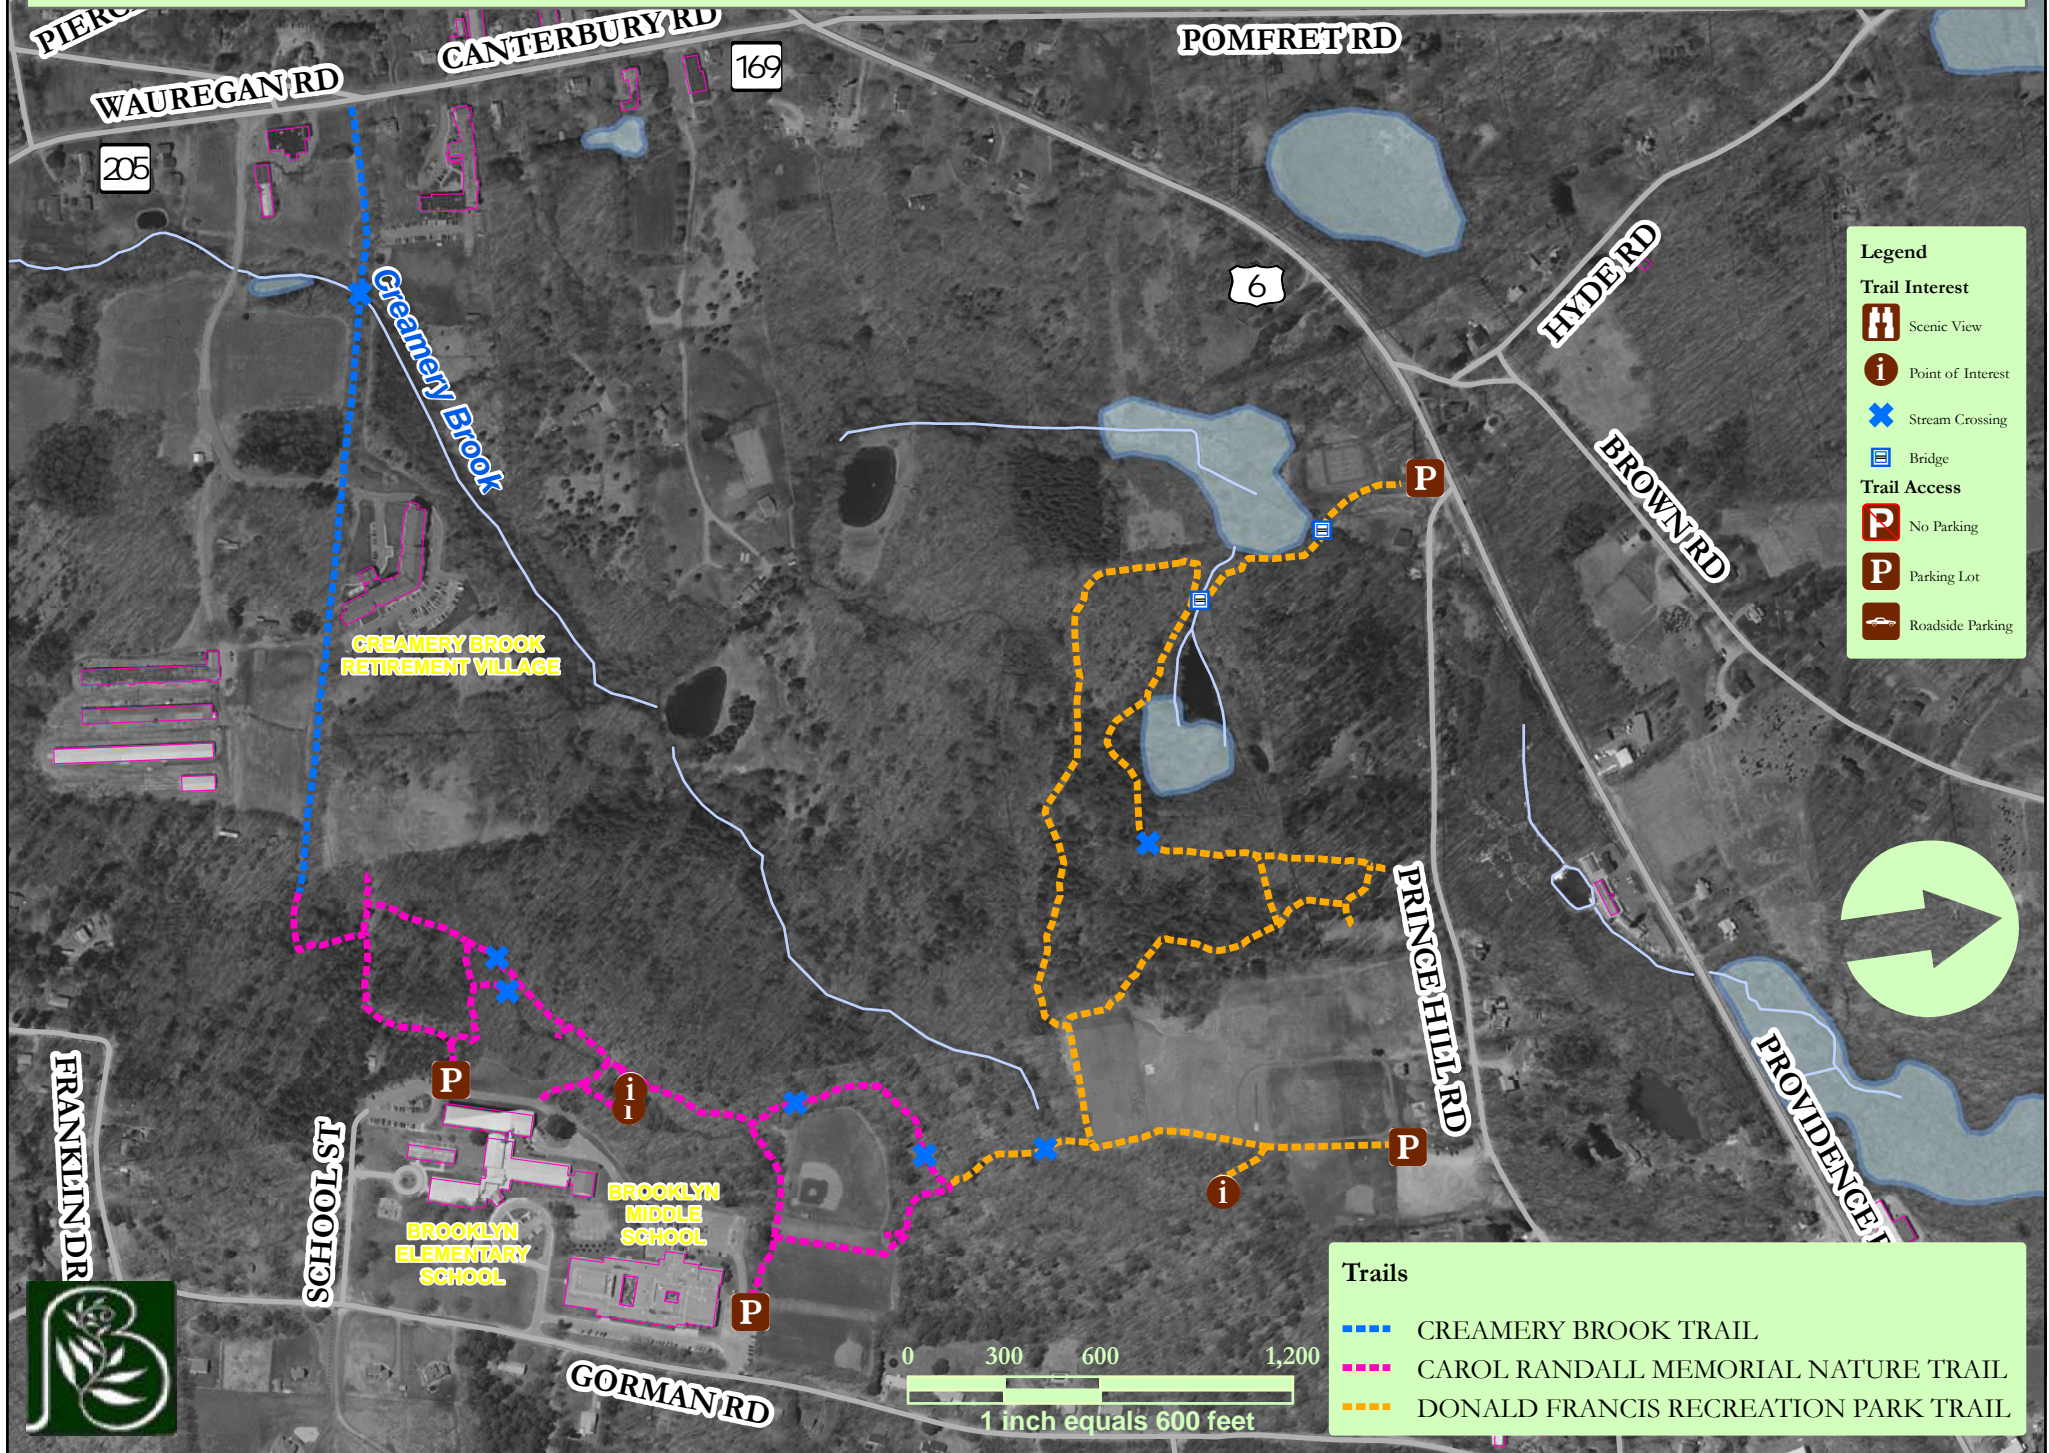

Creamery Brook Trail / Carol Randall Memorial Nature Trail / Donald Francis Recreation Park Trail

Legend

Trail Interest

- Scenic View
- Point of Interest
- Stream Crossing
- Bridge

Trail Access

- No Parking
- Parking Lot
- Roadside Parking

Trails

- CREAMERY BROOK TRAIL
- CAROL RANDALL MEMORIAL NATURE TRAIL
- DONALD FRANCIS RECREATION PARK TRAIL